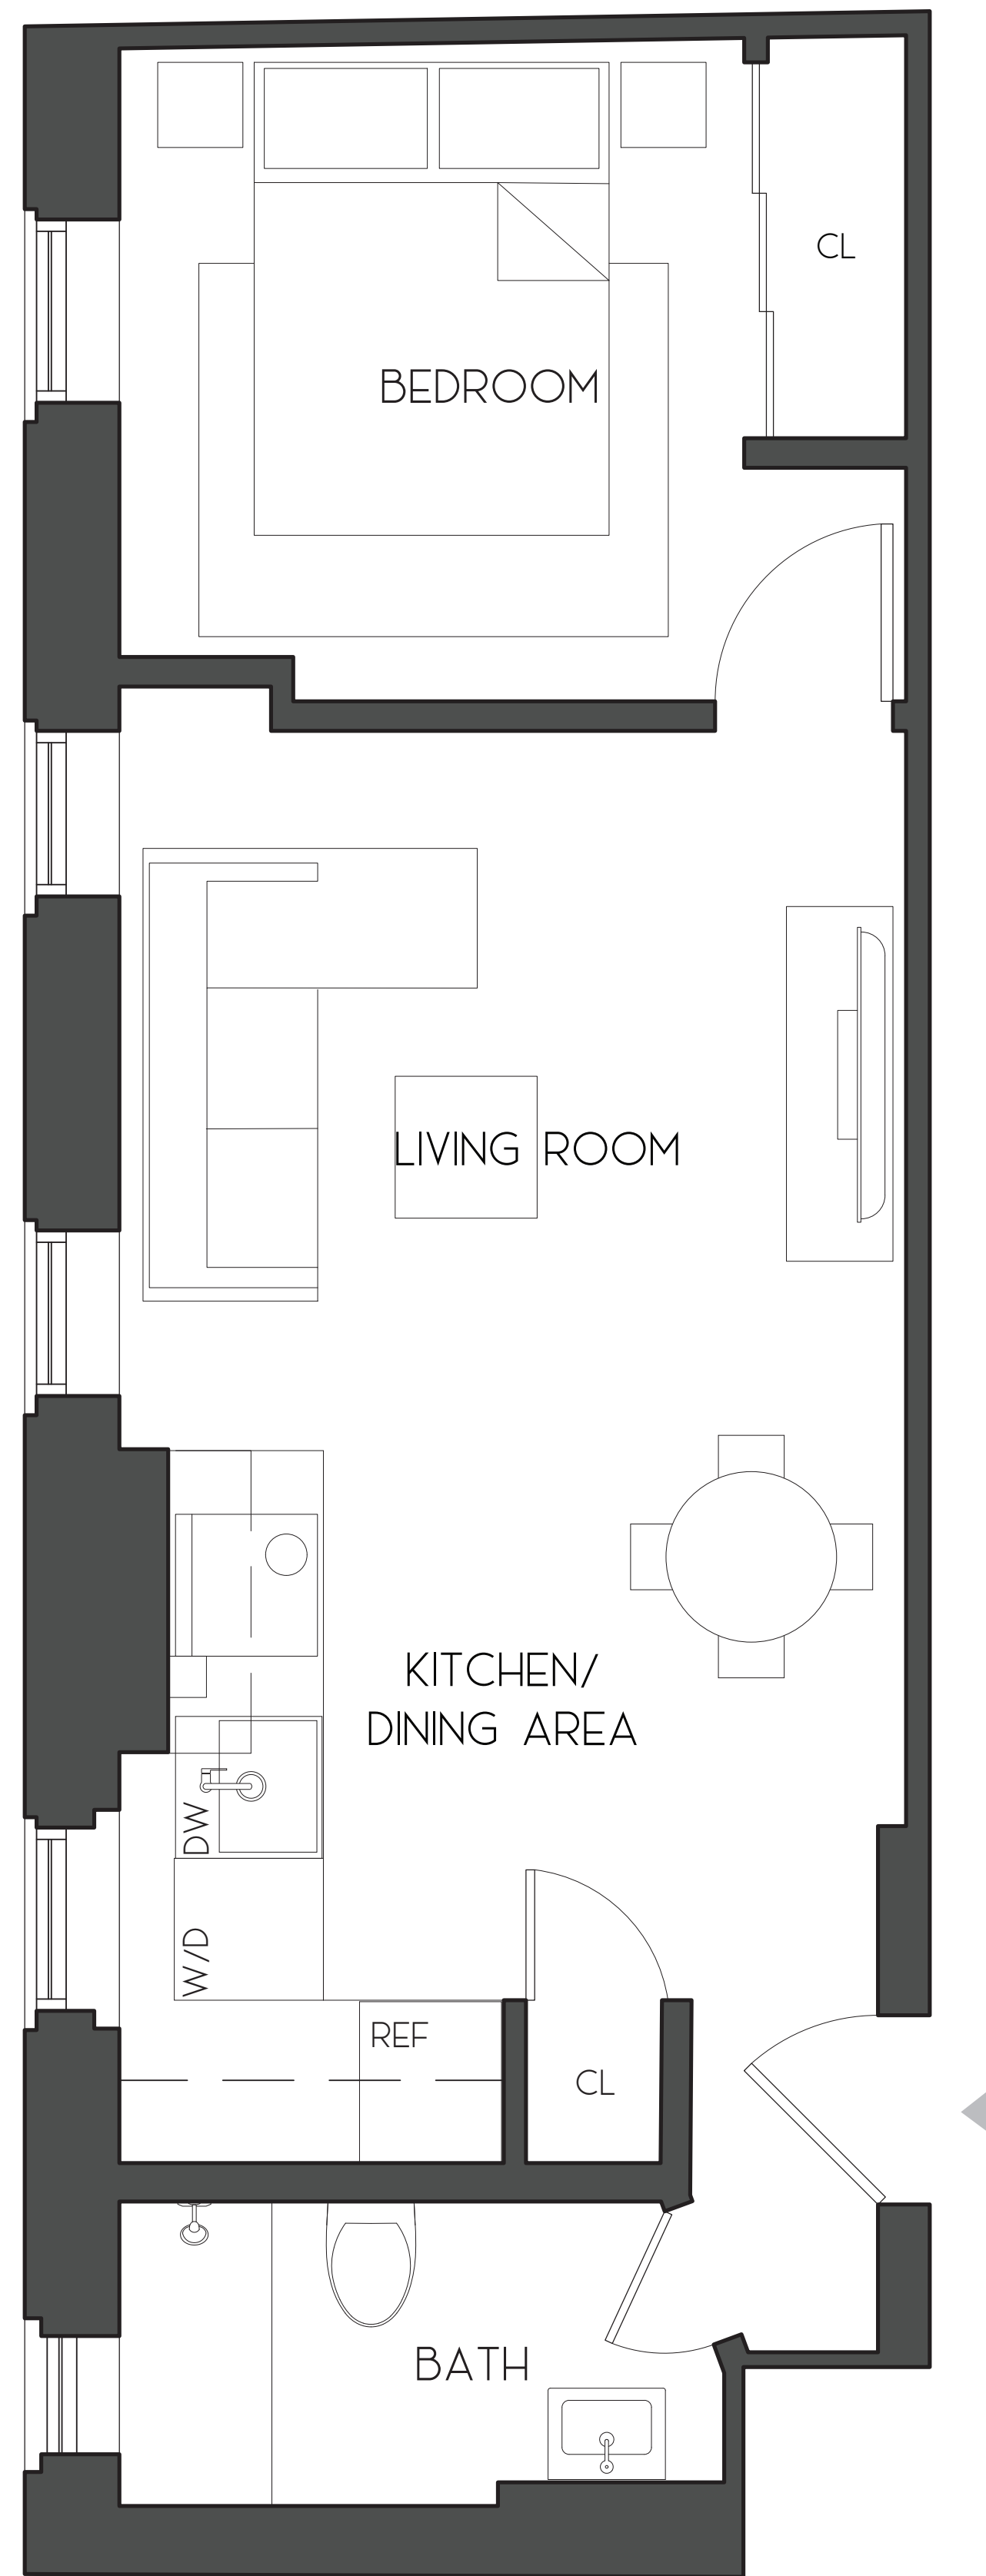

THE RAFAËL

15 WYCKOFF STREET BROOKLYN, NEW YORK

1 BED/1 BATH

WASHER/DRYER IN UNIT

CUSTOM KITCHEN MILLWORK

BLOMBERG APPLIANCES

5" IMPORTED GREY-WASHED
PLANK FLOORS

EMTEK DOOR HARDWARE

This floorplan is for illustrative purposes only and is intended to convey the concept and vision for the apartment. Floor plans are intended to give a general indication of the proposed layout only.

THE RAFAËL

15 WYCKOFF STREET BROOKLYN, NEW YORK

1 BED/1 BATH

WASHER/DRYER IN UNIT

CUSTOM KITCHEN MILLWORK

BLOMBERG APPLIANCES

5" IMPORTED GREY-WASHED
PLANK FLOORS

EMTEK DOOR HARDWARE

9FT CEILINGS

CUSTOM BUILT-IN CLOSETS

USB OUTLETS THROUGHOUT
KITCHEN/BATHROOM

ACCENT LIGHTING

ENERGY EFFICIENT FIXTURES

FIOS READY

WYCKOFF STREET

WWW.THERAFAELBK.COM

This floorplan is for illustrative purposes only and is intended to convey the concept and vision for the apartment. Floor plans are intended to give a general indication of the proposed layout only.