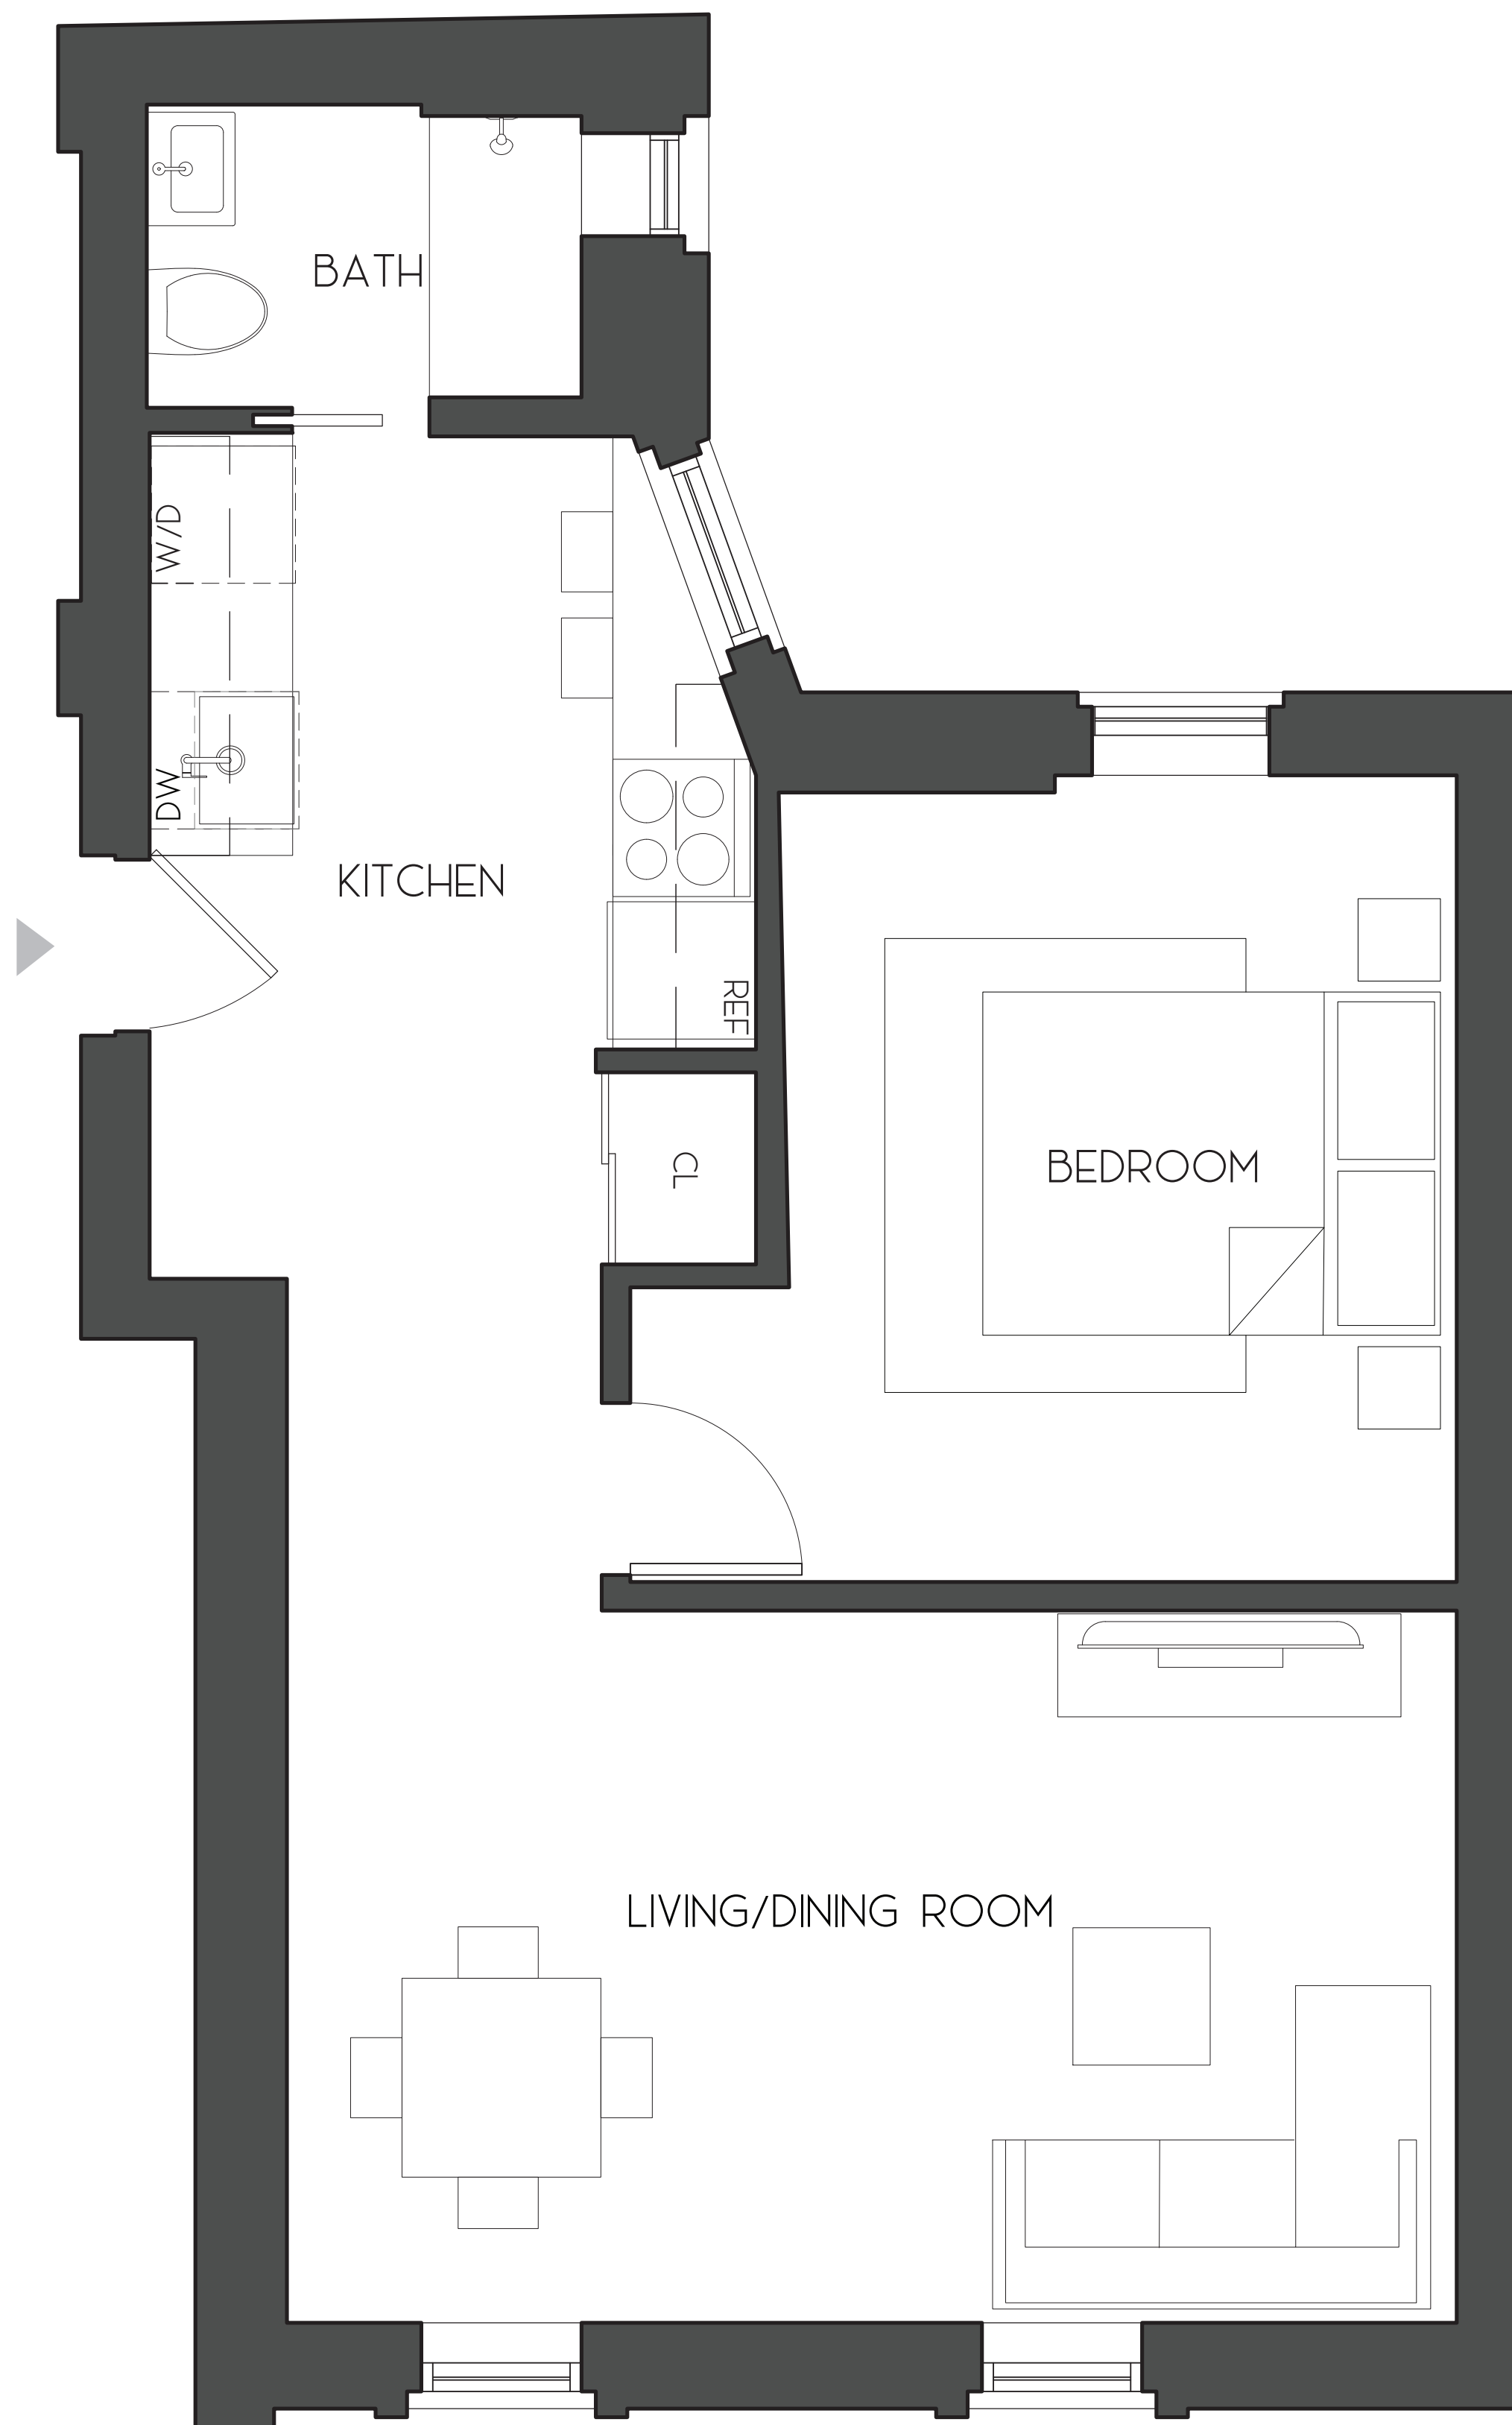

THE RAFAËL

15 WYCKOFF STREET BROOKLYN, NEW YORK

1 BED/1 BATH

WASHER/DRYER IN UNIT

CUSTOM KITCHEN MILLWORK

BLOMBERG APPLIANCES

5" IMPORTED GREY-WASHED
PLANK FLOORS

EMTEK DOOR HARDWARE

9FT CEILINGS

CUSTOM BUILT-IN CLOSETS

USB OUTLETS THROUGHOUT
KITCHEN/BATHROOM

ACCENT LIGHTING

ENERGY EFFICIENT FIXTURES

FIOS READY

WYCKOFF STREET

WWW.THERAFAELBK.COM

This floorplan is for illustrative purposes only and is intended to convey the concept and vision for the apartment. Floor plans are intended to give a general indication of the proposed layout only.

THE RAFAËL