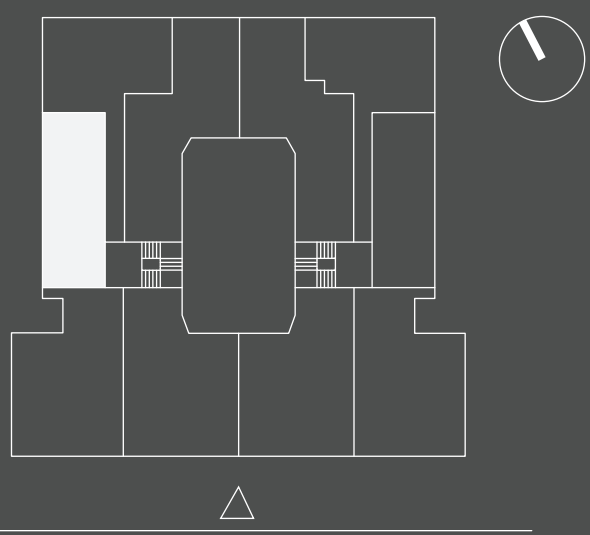

This floorplan is for illustrative purposes only and is intended to convey the concept and vision for the apartment. Floor plans are intended to give a general indication of the proposed layout only.

THE RAFAËL

CUSTOM BUILT-IN CLOSETS

USB OUTLETS THROUGHOUT
KITCHEN/BATHROOM

ACCENT LIGHTING

ENERGY EFFICIENT FIXTURES

FIOS READY

WYCKOFF STREET

WWW.THERAFAELBK.COM

This floorplan is for illustrative purposes only and is intended to convey the concept and vision for the apartment. Floor plans are intended to give a general indication of the proposed layout only.