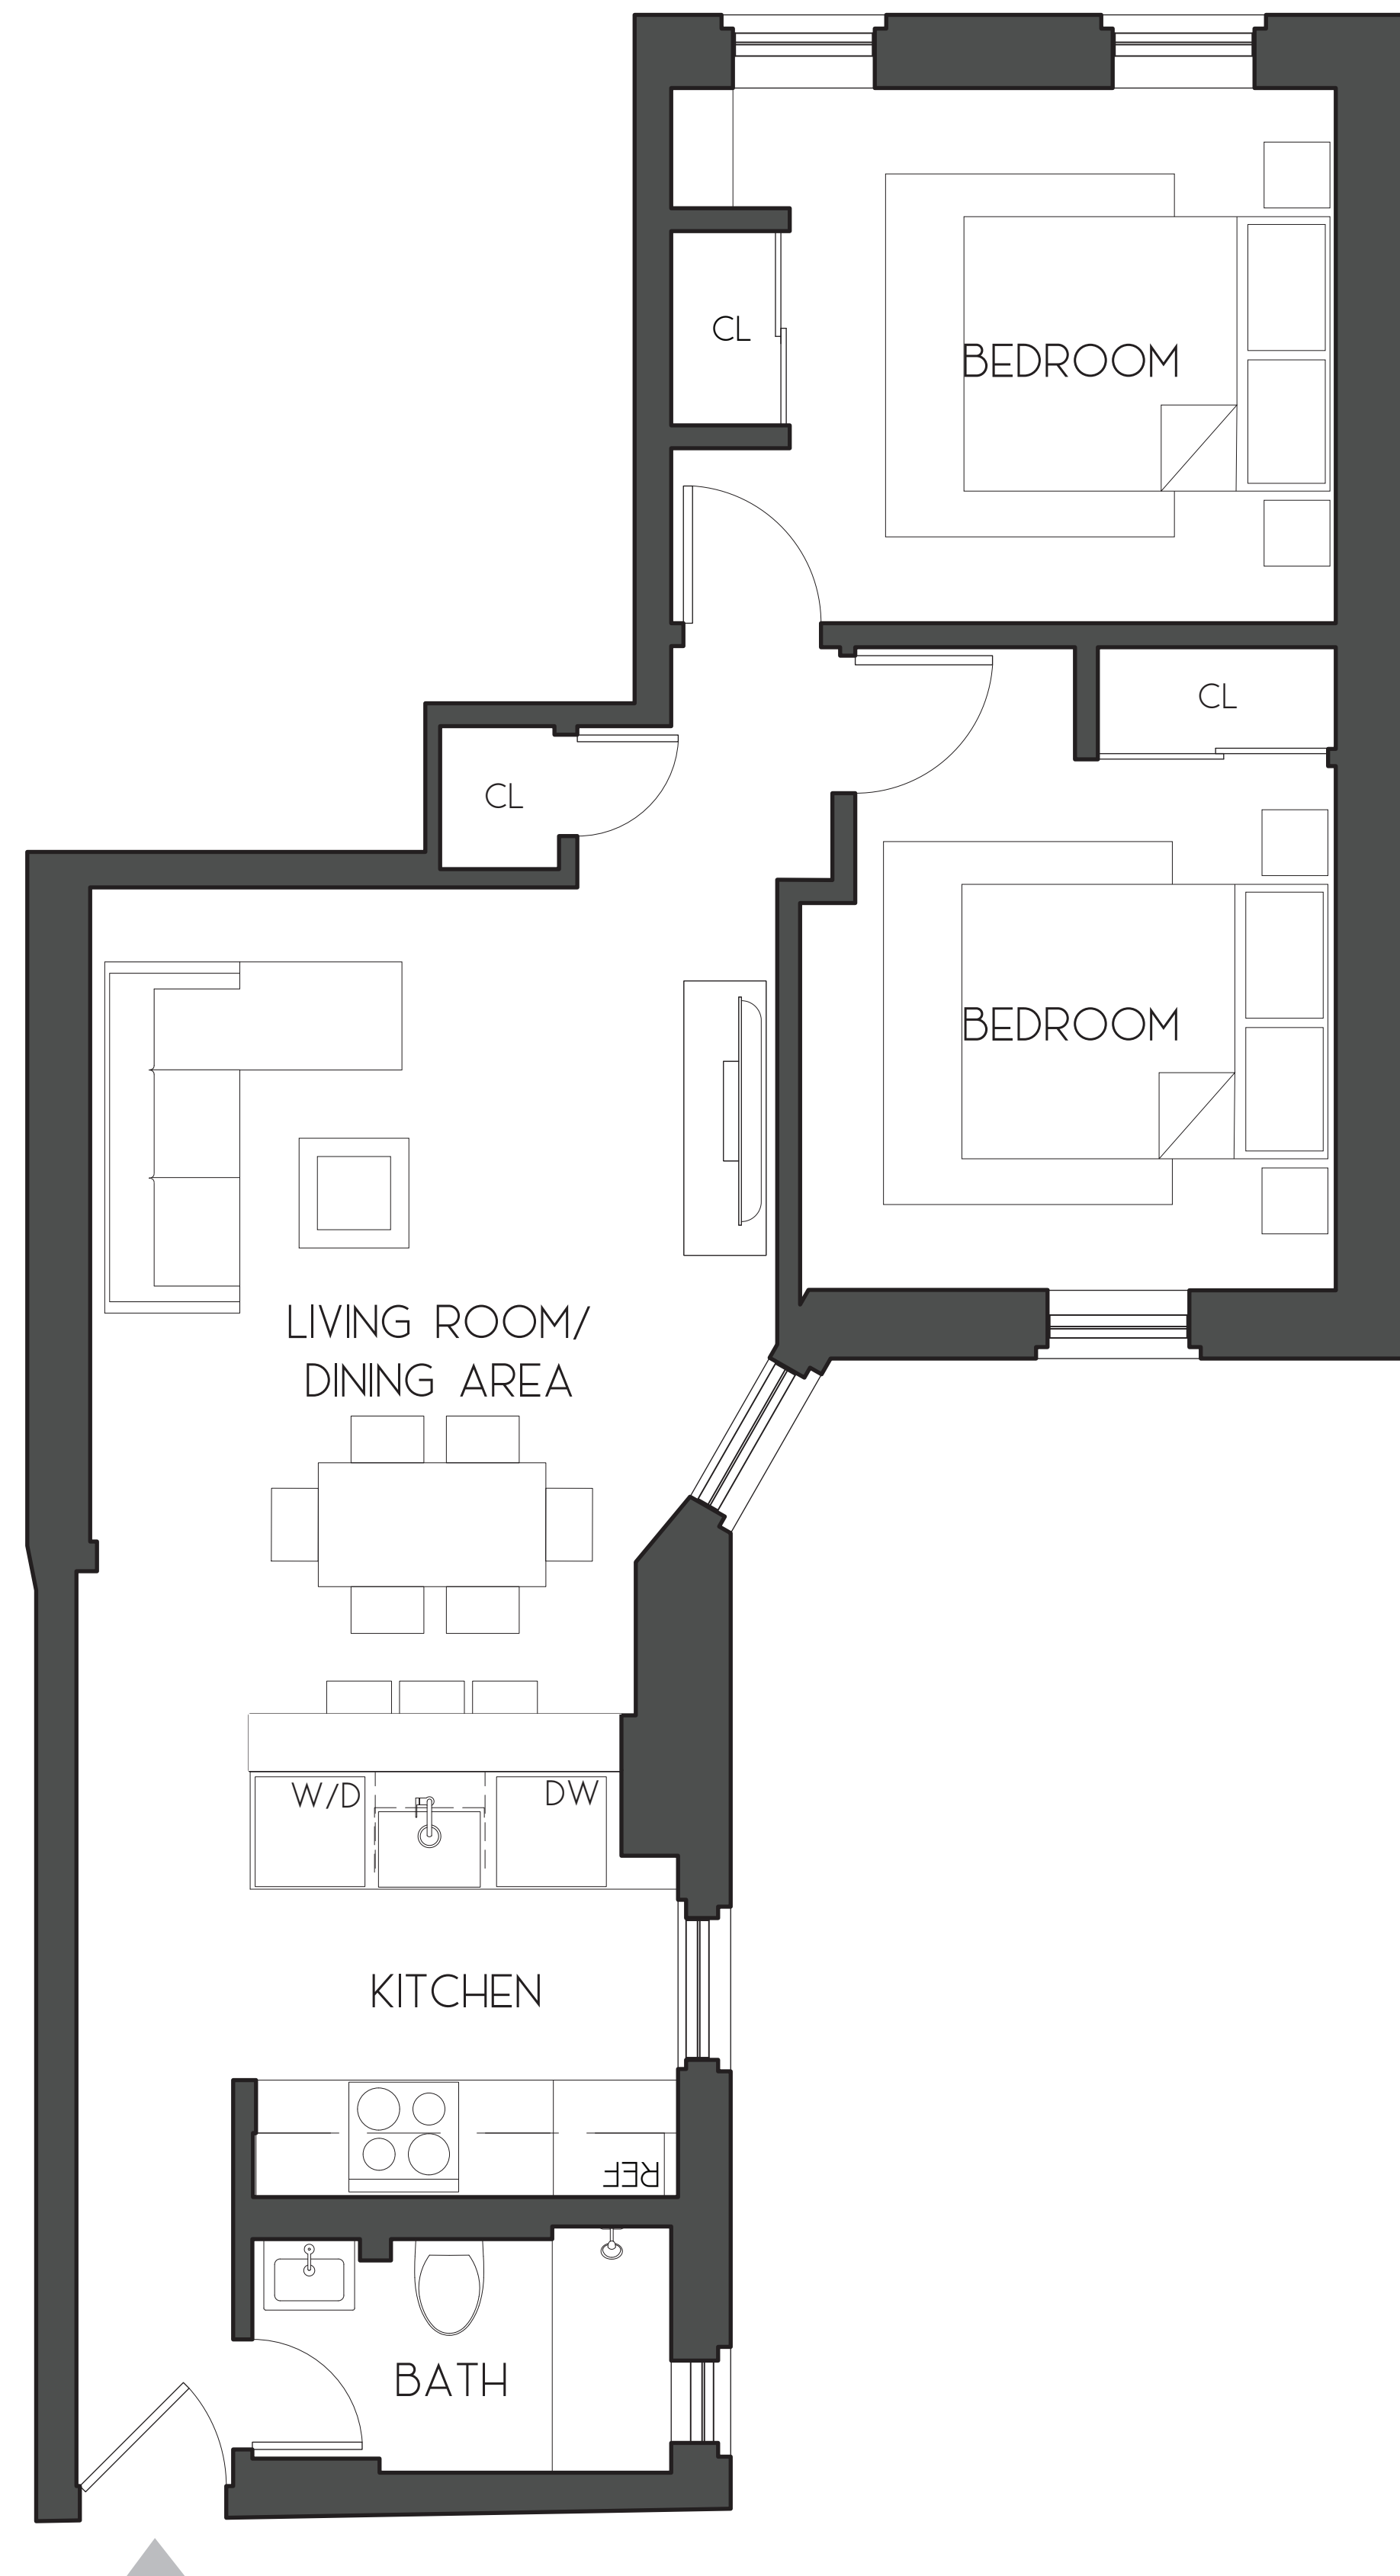

THE RAFAËL

15 WYCKOFF STREET BROOKLYN, NEW YORK

2 BED/1 BATH

WASHER/DRYER IN UNIT

CUSTOM KITCHEN MILLWORK

BLOMBERG APPLIANCES

5" IMPORTED GREY-WASHED
PLANK FLOORS

EMTEK DOOR HARDWARE

9FT CEILINGS

CUSTOM BUILT-IN CLOSETS

USB OUTLETS THROUGHOUT
KITCHEN/BATHROOM

ACCENT LIGHTING

ENERGY EFFICIENT FIXTURES

FIOS READY

WYCKOFF STREET

WWW.THERAFAELBK.COM

This floorplan is for illustrative purposes only and is intended to convey the concept and vision for the apartment. Floor plans are intended to give a general indication of the proposed layout only.