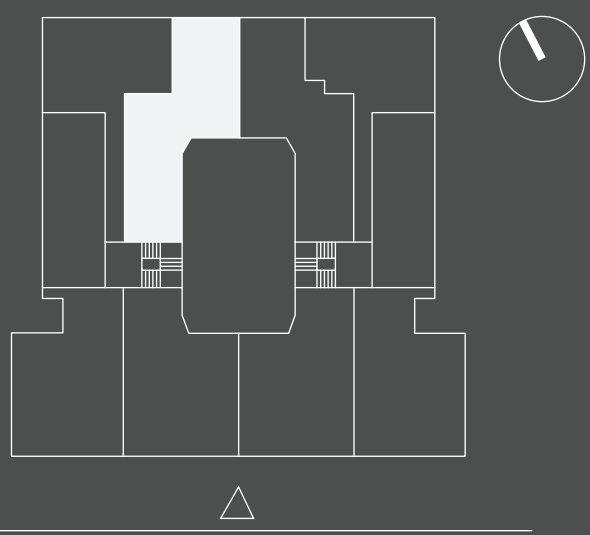

9FT CEILINGS

CUSTOM BUILT-IN CLOSETS

USB OUTLETS THROUGHOUT
KITCHEN/BATHROOM

ACCENT LIGHTING

ENERGY EFFICIENT FIXTURES

FIOS READY

WYCKOFF STREET

WWW.THERAFAELBK.COM

This floorplan is for illustrative purposes only and is intended to convey the concept and vision for the apartment. Floor plans are intended to give a general indication of the proposed layout only.